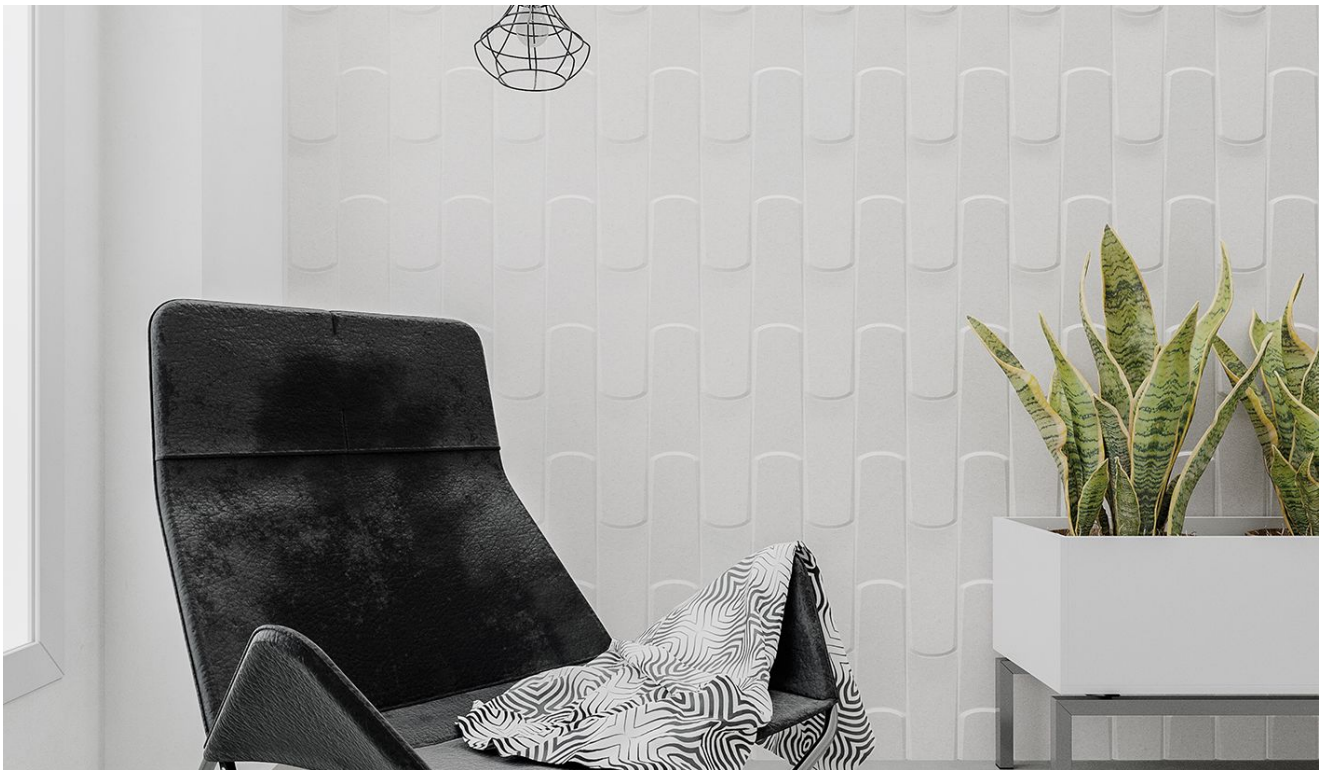

capitol tiles designer studio

10 x 10 samples are available on request. Actual tile colours may vary from those shown above.