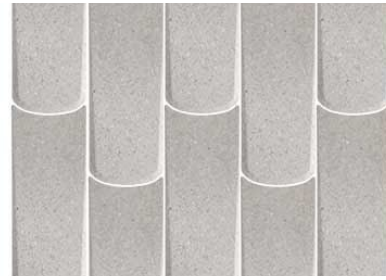

capitol tiles designer studio

* 956

Size (cm)	Thickness (mm)	Finish	Slip Rating	Special Pieces
20 x 20	14.0	Matt & Gloss	N / A