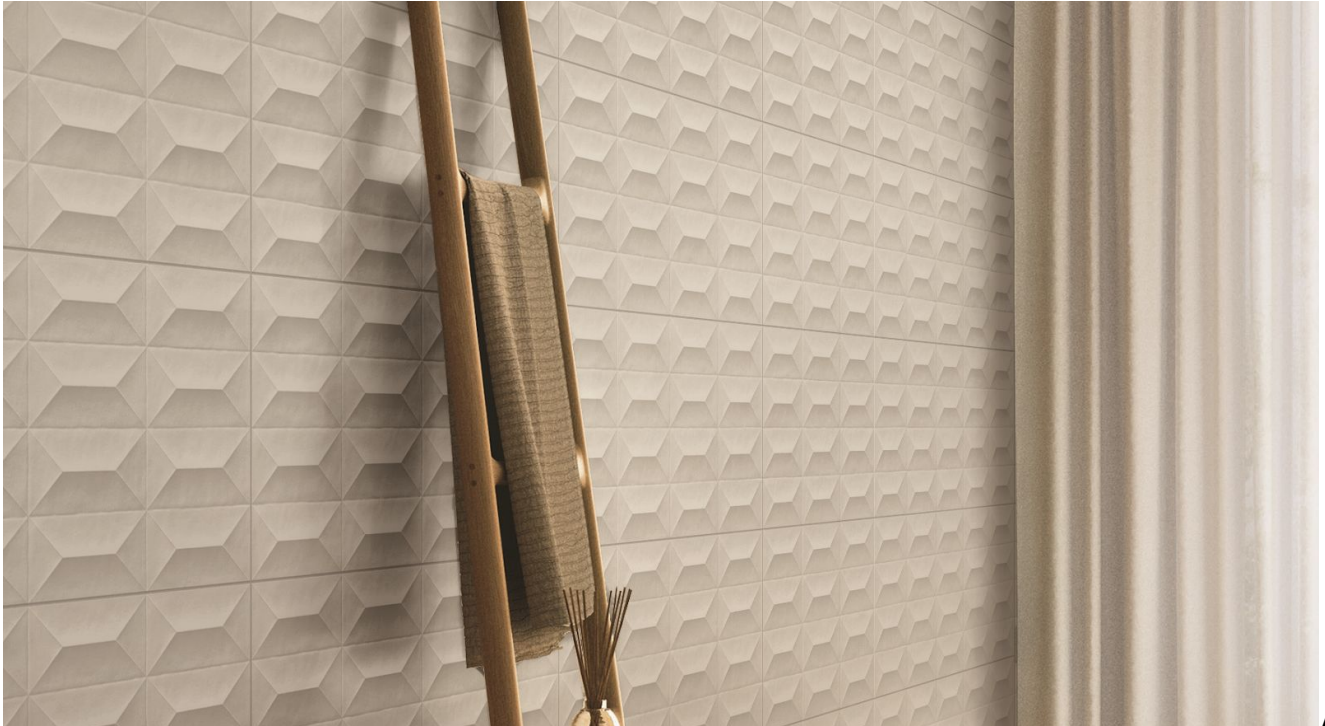

PORTOBELLO

WALL TILE
SOLUTIONS

WALL
TILE
SOLUTIONS

Portobello a 30x90 cm Rectified Wall tile with the option of Neutral and Bright tones.

The Sophisticated colours Characterize evocative spaces with a Warm Bright Contemporary look.

capitol tiles designer studio

10 x 10 samples are available on request. Actual tile colours may vary from those shown above.

Wall Tile Solutions

6

Colours

1

Sizes

1

Finishes

Portobello

10 x 10 samples are available on request. Actual tile colours may vary from those shown above.

capitol tiles designer studio

Á Á

Á

Á

Á Á