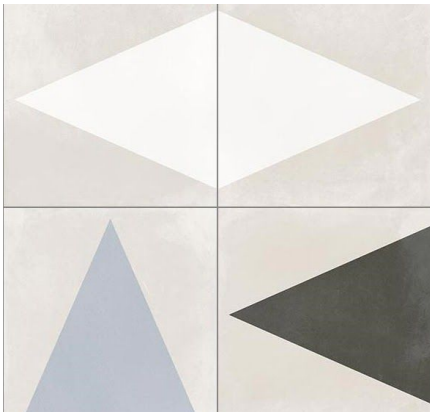

10 x 10 samples are available on request. Actual tile colours may vary from those shown above.

capitol tiles designer studio

*939

*940

*941

*942

*943

*944