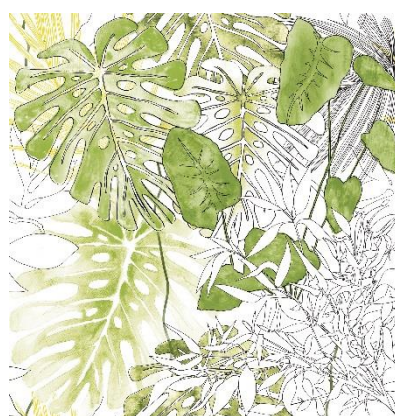

Jungle Range

- pattern tiles

1 Colours	1 Sizes	1 Finishes
---------------------	-------------------	----------------------

A very unique tile, we have had Leopard, Elephant skin and zebra effect now we bring you the Jungle Theme.

Jungle

10 x 10 samples are available on request. Actual tile colours may vary from those shown above.

Size	Thickness	Finish	Slip rating	Special pieces
60 x 60 cm	10.0 mm		Wall tile	