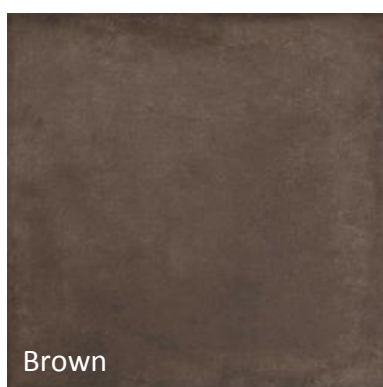

# Brecon Range

- concrete porcelain tiles

**6**  
Colours

**8**  
Sizes

**2**  
Finishes

Harking back to the old quarry floor the Brecon hexagonal creates depth and sincerity due to the balance of muted tones with each tile. Brecon is Frost Resistant so can be used both Indoor and Outdoor

10 x 10 samples are available on request. Actual tile colours may vary from those shown above.

| Size cm / depth mm  | Finish                 | Slip rating       | Special pieces |   |
|---------------------|------------------------|-------------------|----------------|---|
| 45 x 45 cm / 9 mm   | Matt Finish            | PTV               |                |   |
| 60 x 60 cm / 10mm   |                        | Pendulum dry > 42 |                |   |
| 75 x 75 cm / 10mm   |                        | Pendulum wet > 36 |                |   |
| 90 x 90 cm / 10.5mm |                        | Din 51130         | R 9            | - Battiscopa skirting<br>Angolo corners |
| 30 x 60 cm / 10mm   |                        |                   |                | - Gradino Step Edge                     |
| 60 x 120 cm / 10mm  |                        |                   |                |   |
| 21x18.2 cm / 9.5mm  | * Outdoor<br>Anti-slip | Din 51130         | R 10           |   |
| 7 x 28 cm / 9 mm    |                        | Din 51097         | B ( a + b )    |   |
| 7 x 28 cm / 9 mm    |                        |                   |                |   |
| * Outdoor           |                        |                   |                |   |