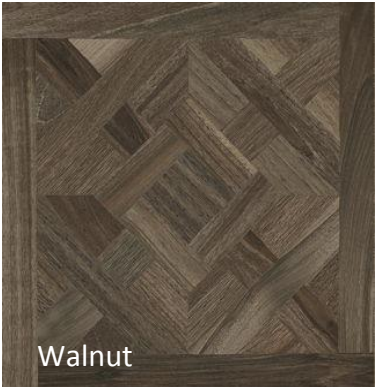

Cavendish Parquet Range

- wood porcelain tiles

5 Colours	1 Sizes	1 Finishes
---------------------	-------------------	----------------------

Beautiful Parquet Wood Effect brought to you from the Cavendish collection.

10 x 10 samples are available on request. Actual tile colours may vary from those shown above.

Size	Thickness	Finish	Slip rating	Special pieces
80 x 80 cm	10.0 mm	Natural		